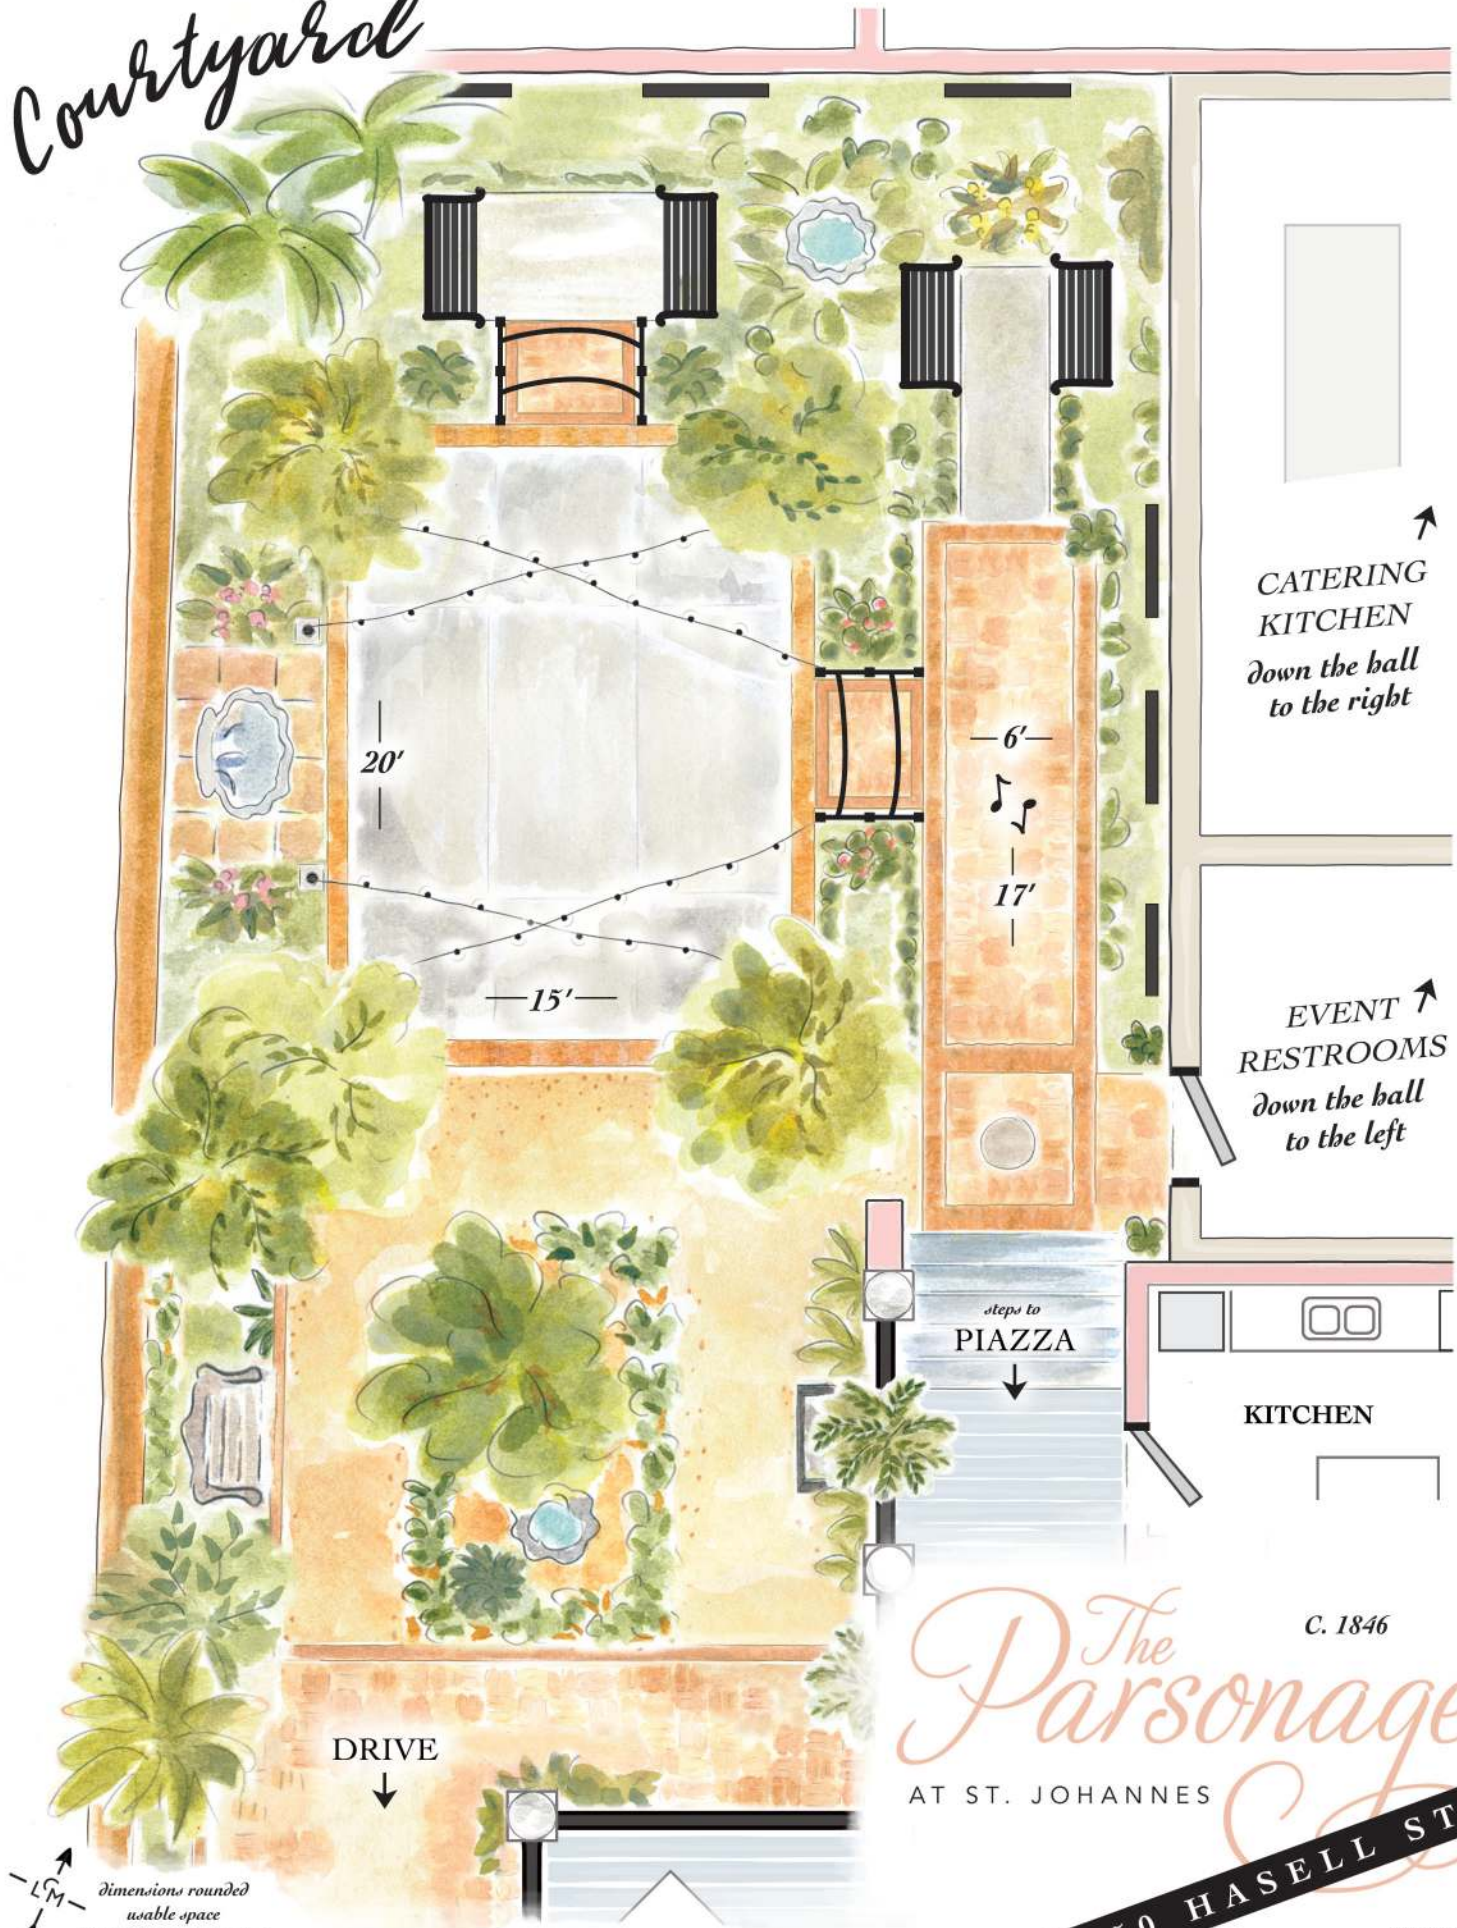

FIRST FLOOR & Grounds

SECOND FLOOR

Changing Rooms

~ pictured at 80% ~

C. 1846

The Parsonage

AT ST. JOHANNES

50 HASELL ST

dimensions rounded
usable space
illustrative purposes only

Courtyard

CATERING
KITCHEN
down the hall
to the right

EVENT
RESTROOMS
down the hall
to the left

steps to
PIAZZA

KITCHEN

C. 1846

The Parsonage

AT ST. JOHANNES

50 HASELL ST

dimensions rounded
usable space
illustrative purposes only

Wine
& Piazza

C. 1846

The Parsonage

AT ST. JOHANNES

50 HASELL ST

dimensions rounded
usable space
illustrative purposes only

© MMXXIV

ANSONBOROUGH

The Parsonage

AT ST. JOHANNES

- 1** The Parsonage
50 Hasell St
 - 2** St Johannes
48 Hasell St ** church parking lot*
 - 3** 200 Meeting St
Garage
 - 4** 85 Hasell St
Garage
 - 5** 65 Hasell St
Lot
 - 6** Harris Teeter | 290 East Bay St
 - 7** Pharmacy | 346 East Bay St
 - 8** "Cheers" | 334 East Bay St ●●●
 - 9** Wine & Spirits | 289 East Bay St
- ~ PARKING ~
- ~ SUPPLIES ~