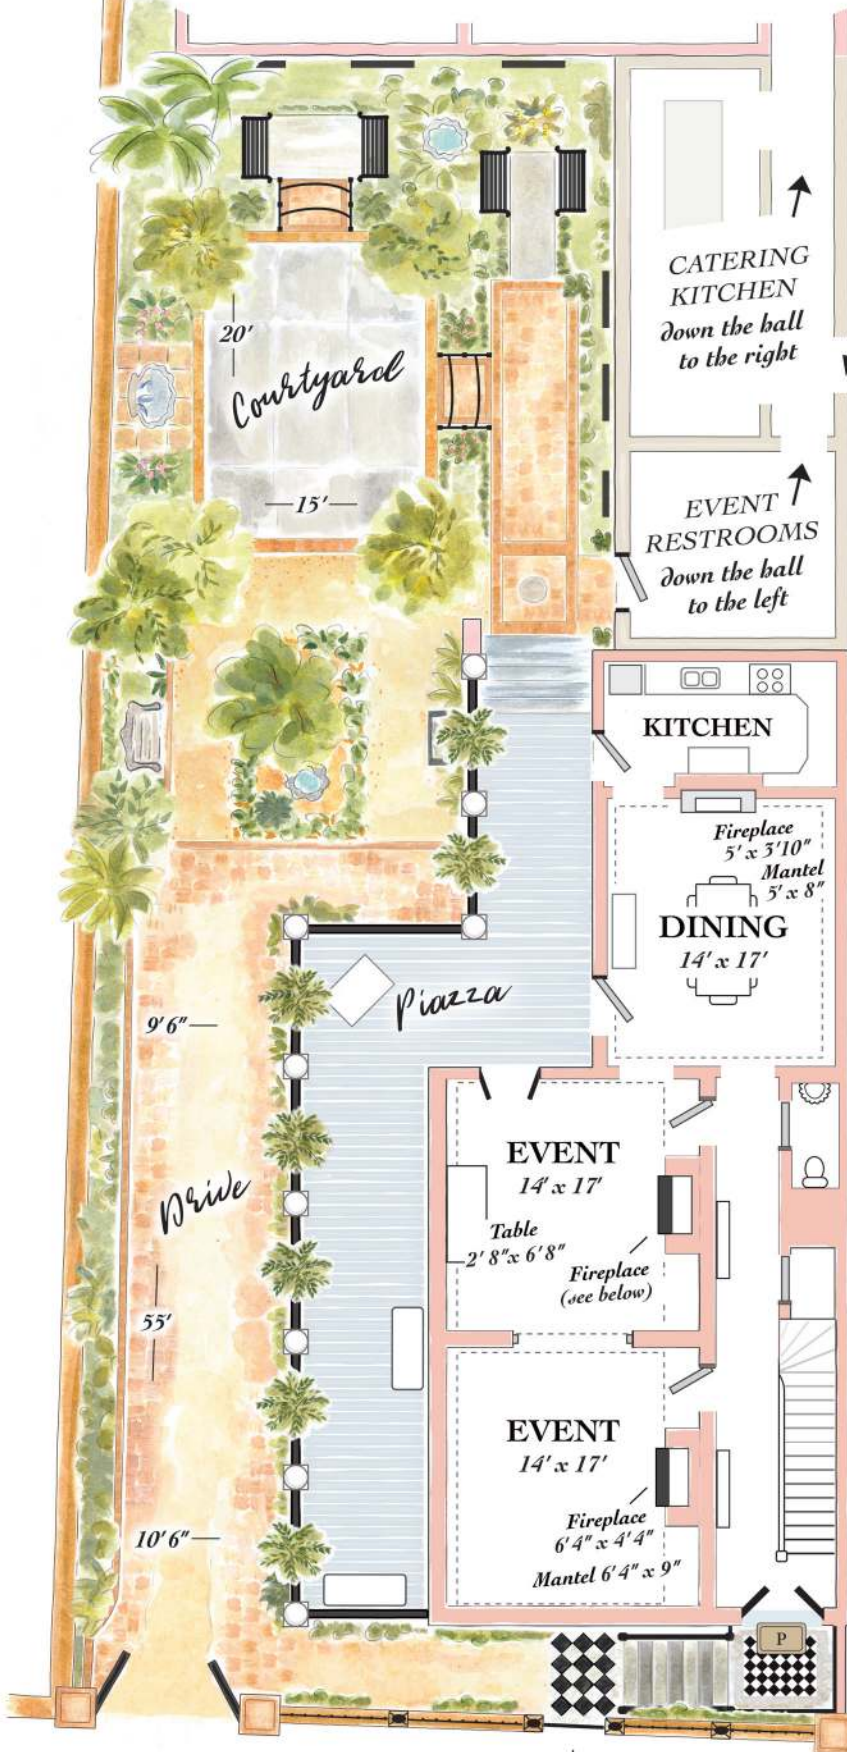

FIRST FLOOR & Grounds

SECOND FLOOR

Changing Rooms

~ pictured at 80% ~

C. 1846

The Parsonage

AT ST. JOHANNES

50 HASELL ST

dimensions rounded
usable space
illustrative purposes only

Courtyard

CATERING
KITCHEN
down the hall
to the right

EVENT
RESTROOMS
down the hall
to the left

steps to
PIAZZA

KITCHEN

C. 1846

The Parsonage

AT ST. JOHANNES

50 HASELL ST

dimensions rounded
usable space
illustrative purposes only

Wine
& Piazza

C. 1846

The Parsonage

AT ST. JOHANNES

50 HASELL ST

dimensions rounded
usable space
illustrative purposes only

© MMXXIV

ANSONBOROUGH

The Parsonage

AT ST. JOHANNES

- 1** The Parsonage
50 Hasell St
 - 2** St Johannes
48 Hasell St ** church parking lot*
 - 3** 200 Meeting St
Garage
 - 4** 85 Hasell St
Garage
 - 5** 65 Hasell St
Lot
 - 6** Harris Teeter | 290 East Bay St
 - 7** Pharmacy | 346 East Bay St
 - 8** "Cheers" | 334 East Bay St ●●●
 - 9** Wine & Spirits | 289 East Bay St
- ~ PARKING ~
- ~ SUPPLIES ~