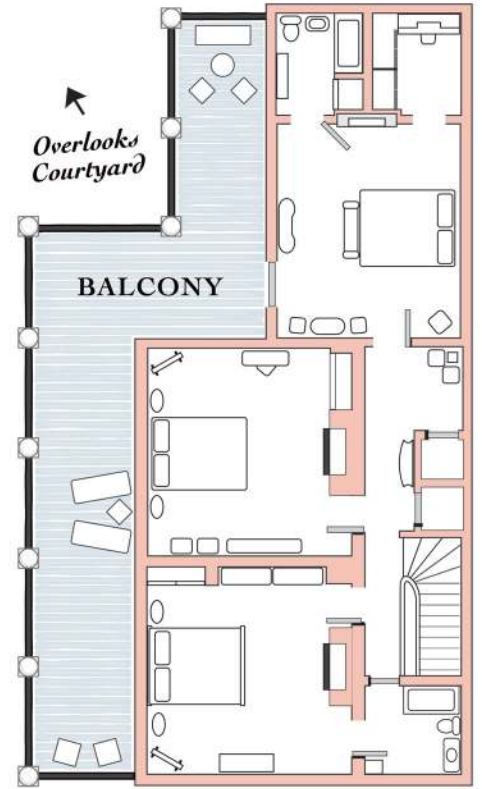

FIRST FLOOR & Grounds

SECOND FLOOR

Changing Rooms

~ pictured at 80% ~

C. 1846

The Parsonage

AT ST. JOHANNES

50 HASELL ST

dimensions rounded
usable space
illustrative purposes only

Courtyard

CATERING
KITCHEN
down the hall
to the right

EVENT
RESTROOMS
down the hall
to the left

steps to
PIAZZA

KITCHEN

C. 1846

The Parsonage

AT ST. JOHANNES

50 HASELL ST

dimensions rounded
usable space
illustrative purposes only

Wine
& Piazza

C. 1846

The Parsonage

AT ST. JOHANNES

50 HASELL ST